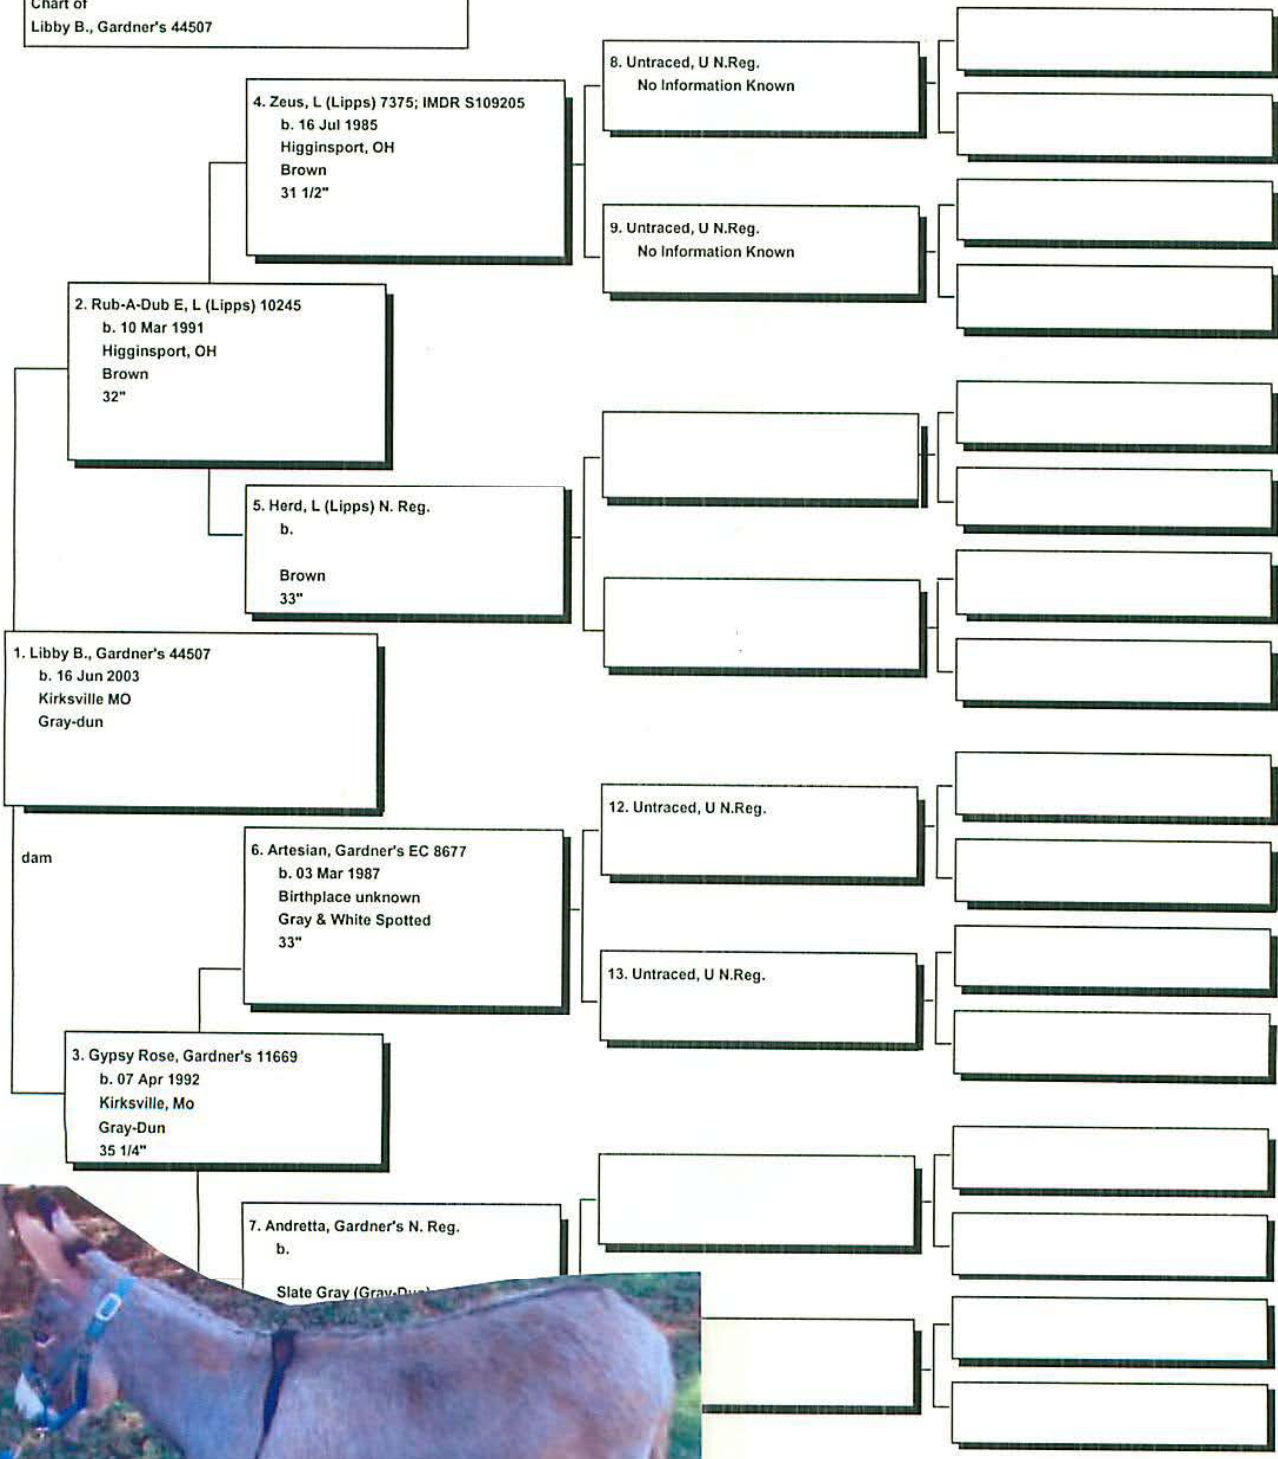

Lonestar's Gardner's Libby B.

Pedigree

Chart #2

Chart of
Libby B., Gardner's 44507

The American Donkey and Mule Society
 P.O. Box 1210, Lewisville, TX 75067 (972) 219-0781
 The American Donkey and Mule Society is not responsible
 for errors in information submitted to the registry.