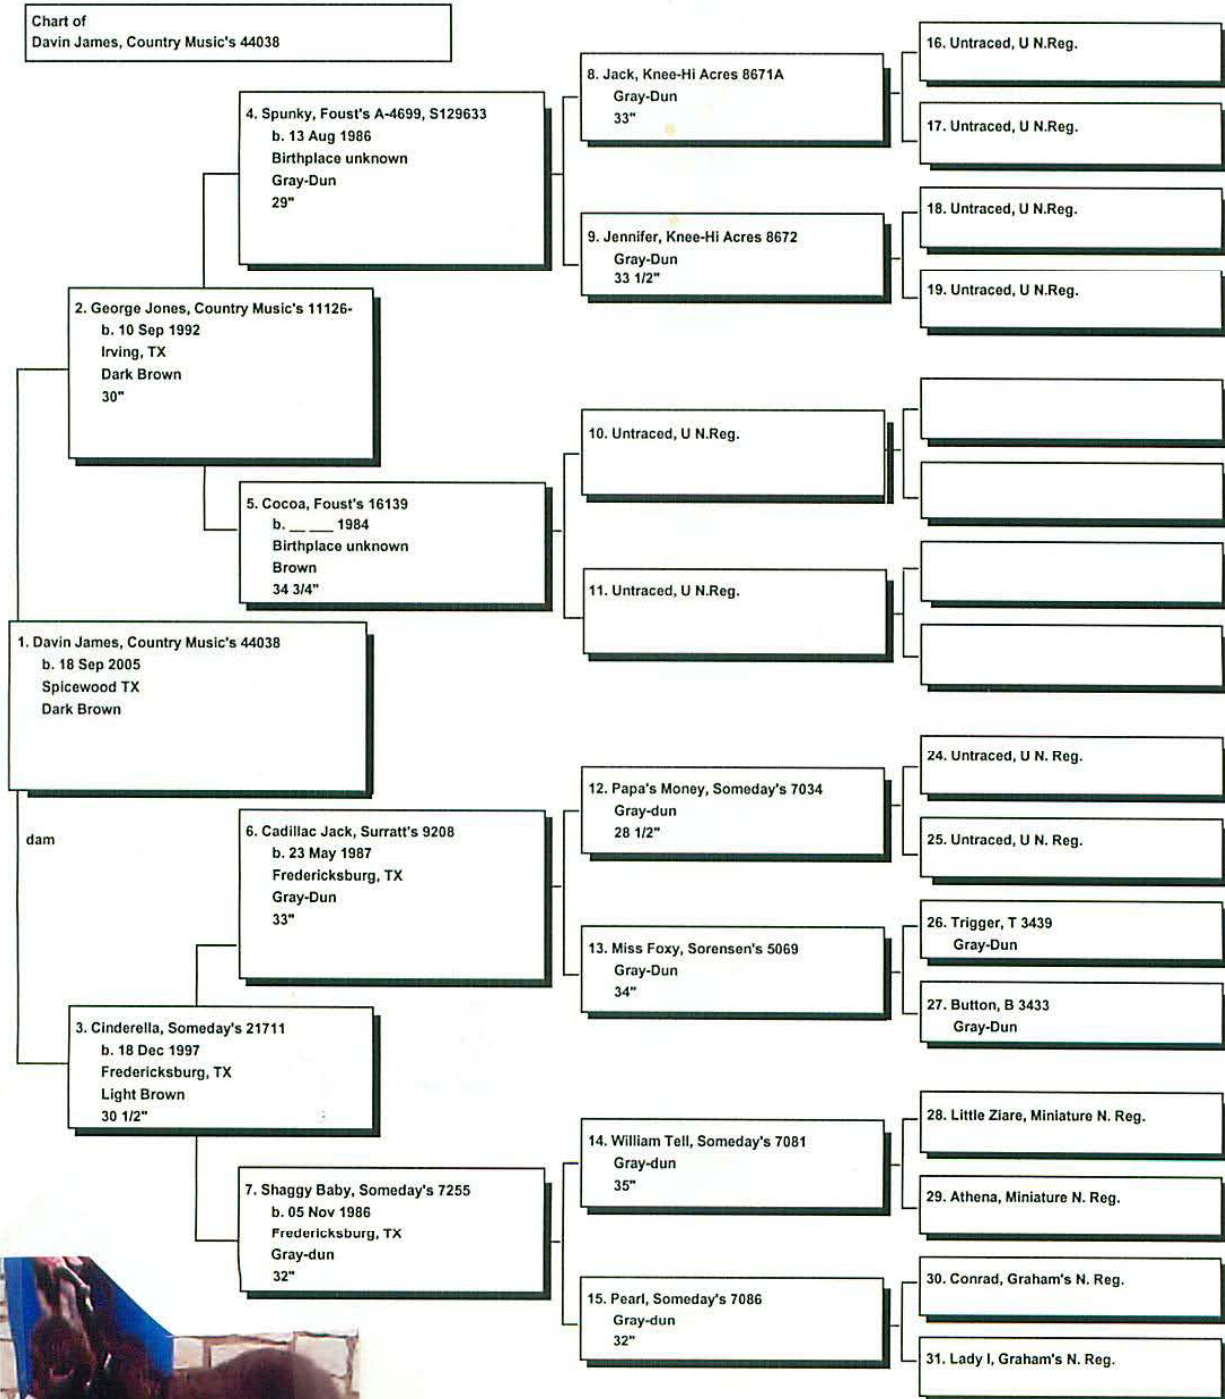

Country Music's Davin James

Pedigree

Chart #2

The American Donkey and Mule Society
 P.O. Box 1210, Lewisville, TX 75067 (972) 219-0781
 The American Donkey and Mule Society is not responsible
 for errors in information submitted to the registry.